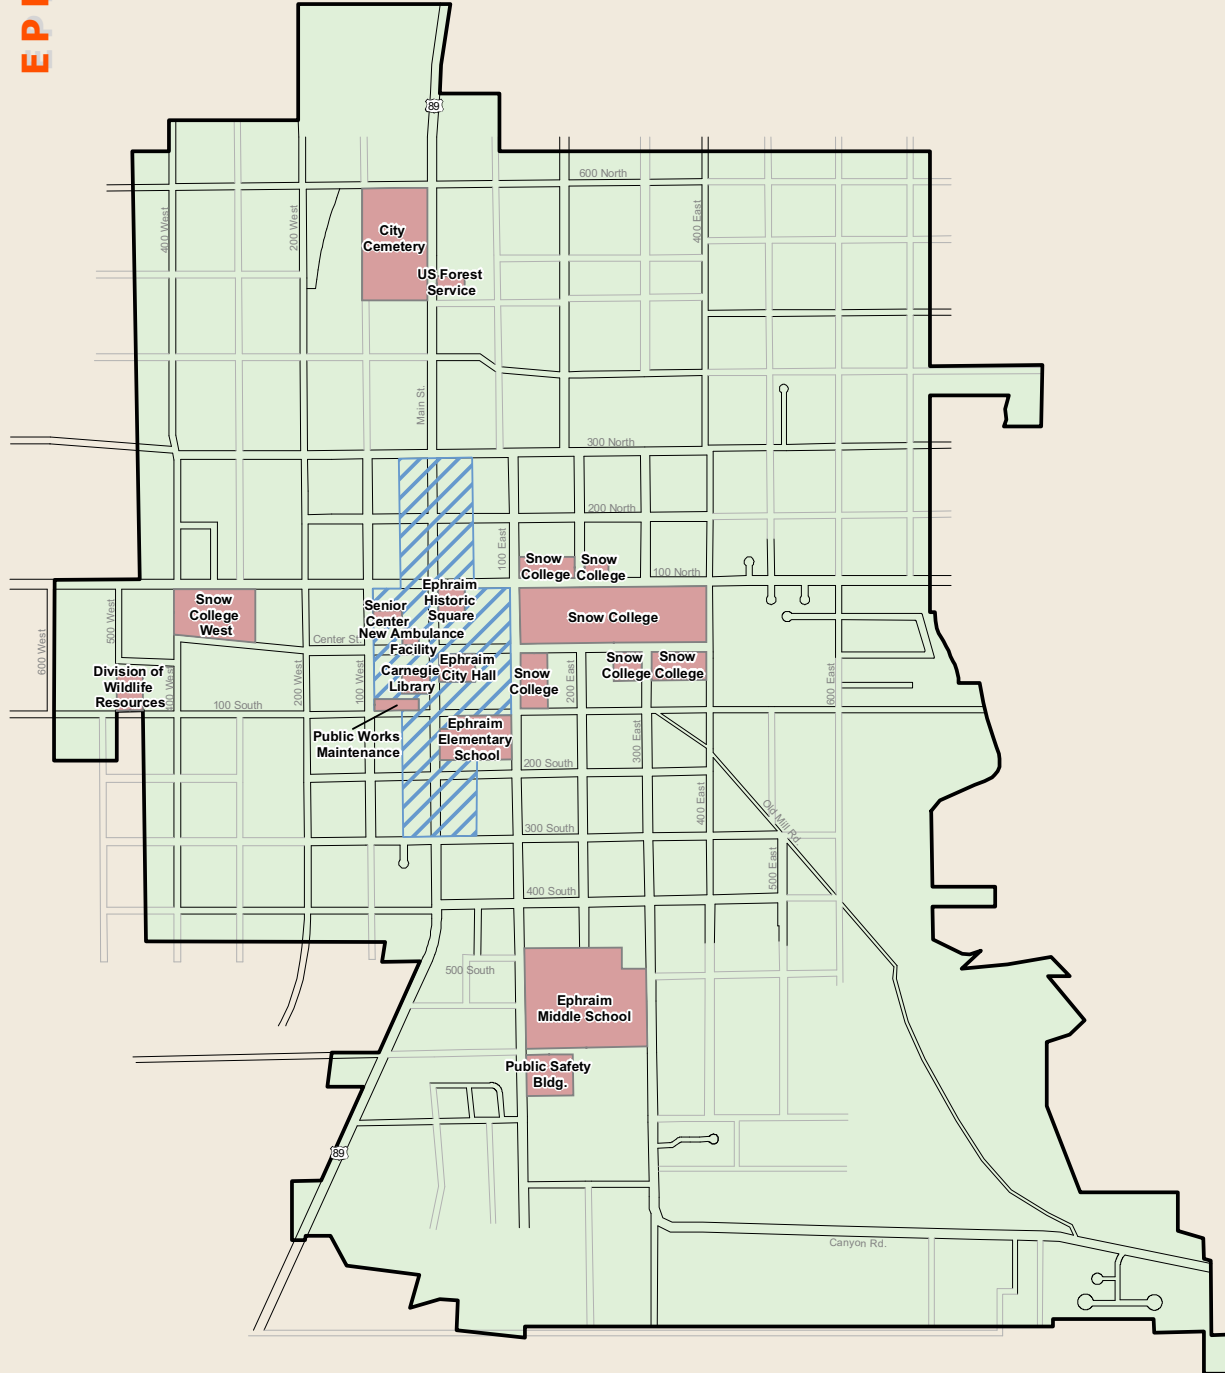

# EPHRAIM CITY

## Public Facilities

### EXHIBIT 6

**Legend**

-  Downtown Historic District
-  Public Facilities
-  Existing Roads
-  Potential Roads

Plot Date: August 3, 2004